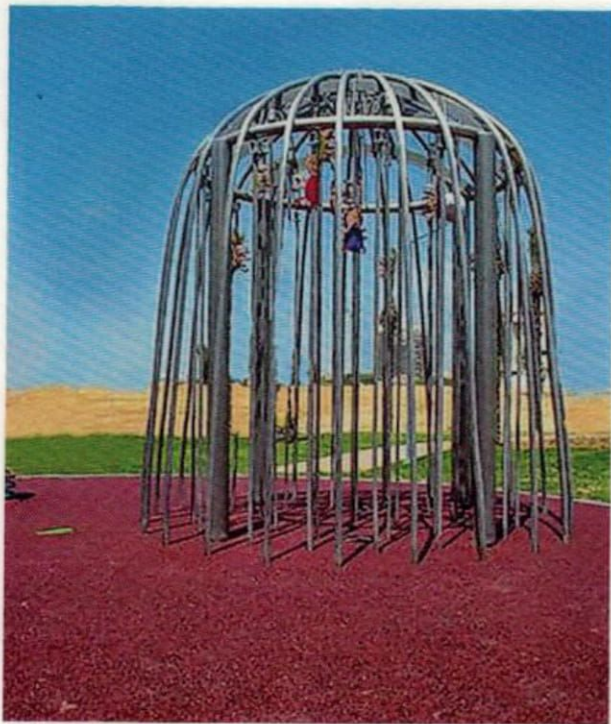

**SEVERAL STAGES
IN THE
CONSTRUCTION OF
THE PLAYGROUND:
ONE BOLD HEAD
WITH A LOUSE ON
TOP,
TWO BLUE EYES,
ONE HAIRY HEAD
WITH MANY LICE,
FIVE JUMPING
SEATS WITH LICE
FACES & STEPS
TO JUMP ON.**

**YOUNG CHILDREN MOVE AMONG
THE HAIR, LIKE IN A FOREST .**

**LIRI & OFRI, MY GRAND CHILDREN JUMPING ON STAPS- GAME
IN STORY-GARDEN CALLED "THE LOUSE NEHAMA" IN HOLON
[STORY : M.SHALEV.]**

**The Design Museum in Holon invites you on Friday
May 9 at 11:00 A.M. to a gallery talk with a presentation:
10 years to the story garden "The Louse Nehama".
It will be presented by the artist Israela Hargil.**

ישראל אלה הרגיל

הכנה נחמה-גן סיפור בחולון